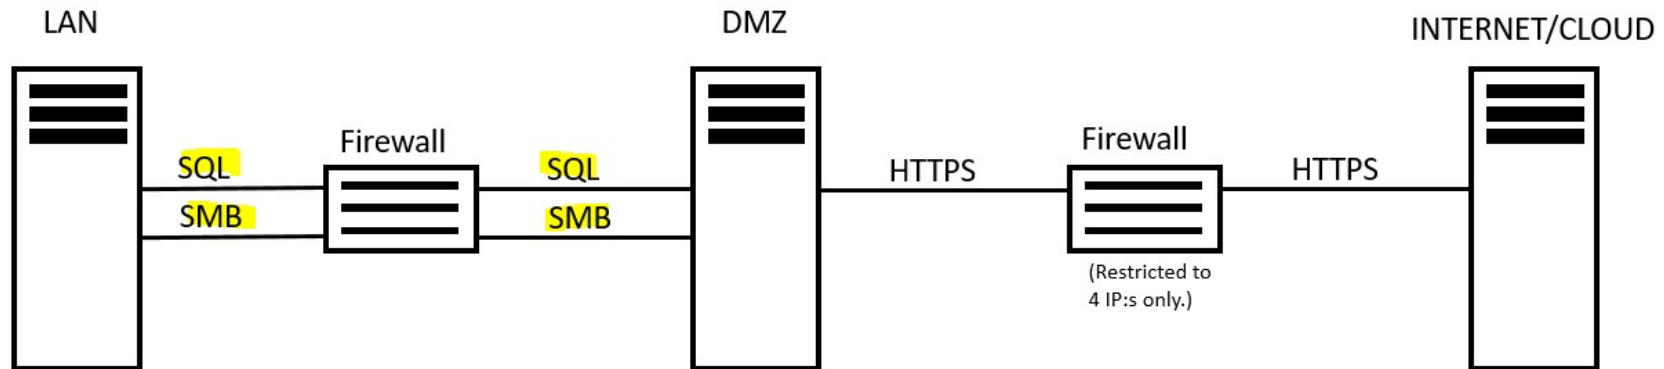

2 ways to set up the SuperOffice Web Services for Amesto Online Signature.

1. This gives the best performance, but demands the opening of the SQL and SMB ports from the DMZ to the LAN:

2. This is a bit safer, but comes with a performance penalty: